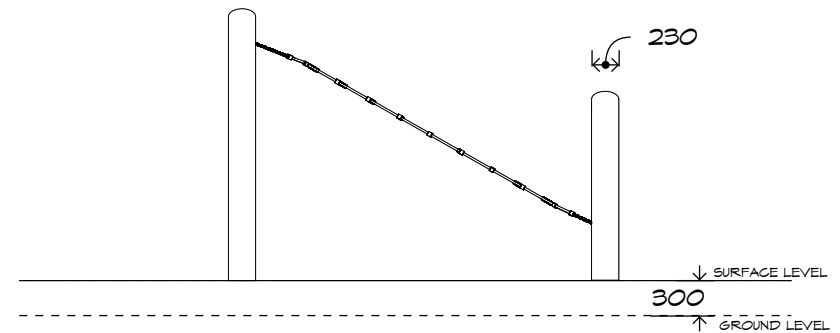

Product Sheet

Inclined Square Net

CN-1026

Product Warranty

Playground Creations warrants its products to be free from defect in materials or workmanship during normal use and installation and in accordance with our specifications.

Full warranty details on request.

Disclaimer: This should be read in conjunction with the Playground Creations full warranty terms and conditions.

On H5 posts and stainless steel fabricated components

On steel equipment with forced movement

On HDPE (high density polyethylene) structural failure

On combination rope work and activity nets

On all moving components

SURFACING:
RECOMMENDED: 40 m²