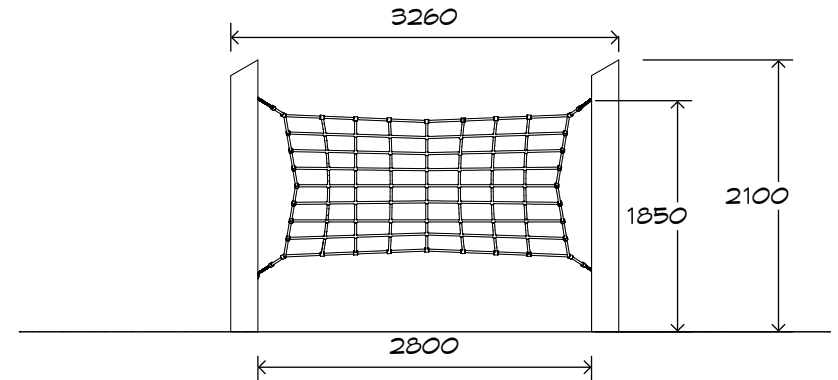

Product Sheet

Inclined Square Net

CN-1026

Product Warranty

Playground Creations warrants its products to be free from defect in materials or workmanship during normal use and installation and in accordance with our specifications.

Full warranty details on request.

Disclaimer: This should be read in conjunction with the Playground Creations full warranty terms and conditions.

On H5 posts and stainless steel fabricated components

On steel equipment with forced movement

On HDPE (high density polyethylene) structural failure

On combination rope work and activity nets

On all moving components

SURFACING:
RECOMMENDED: 40 m²