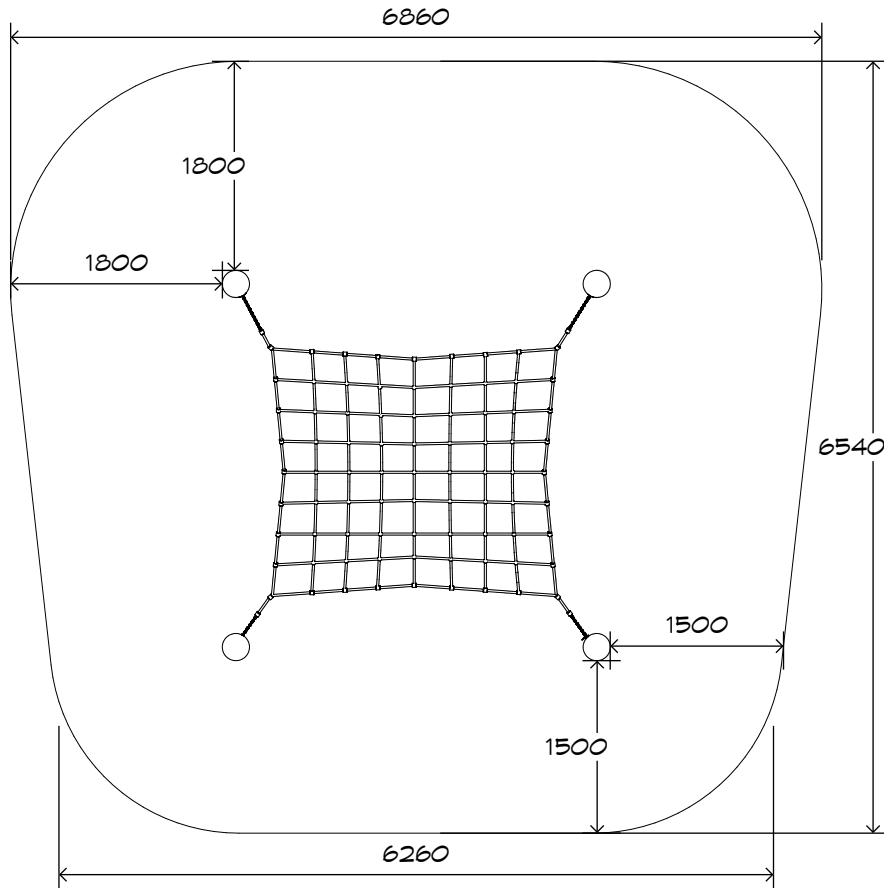

Product Sheet

Inclined Square Net

CN-1026

Product Warranty

Playground Creations warrants its products to be free from defect in materials or workmanship during normal use and installation and in accordance with our specifications.

Full warranty details on request.

Disclaimer: This should be read in conjunction with the Playground Creations full warranty terms and conditions.

On H5 posts and stainless steel fabricated components

On steel equipment with forced movement

On HDPE (high density polyethylene) structural failure

On combination rope work and activity nets

On all moving components

SURFACING:
RECOMMENDED: 40 m²