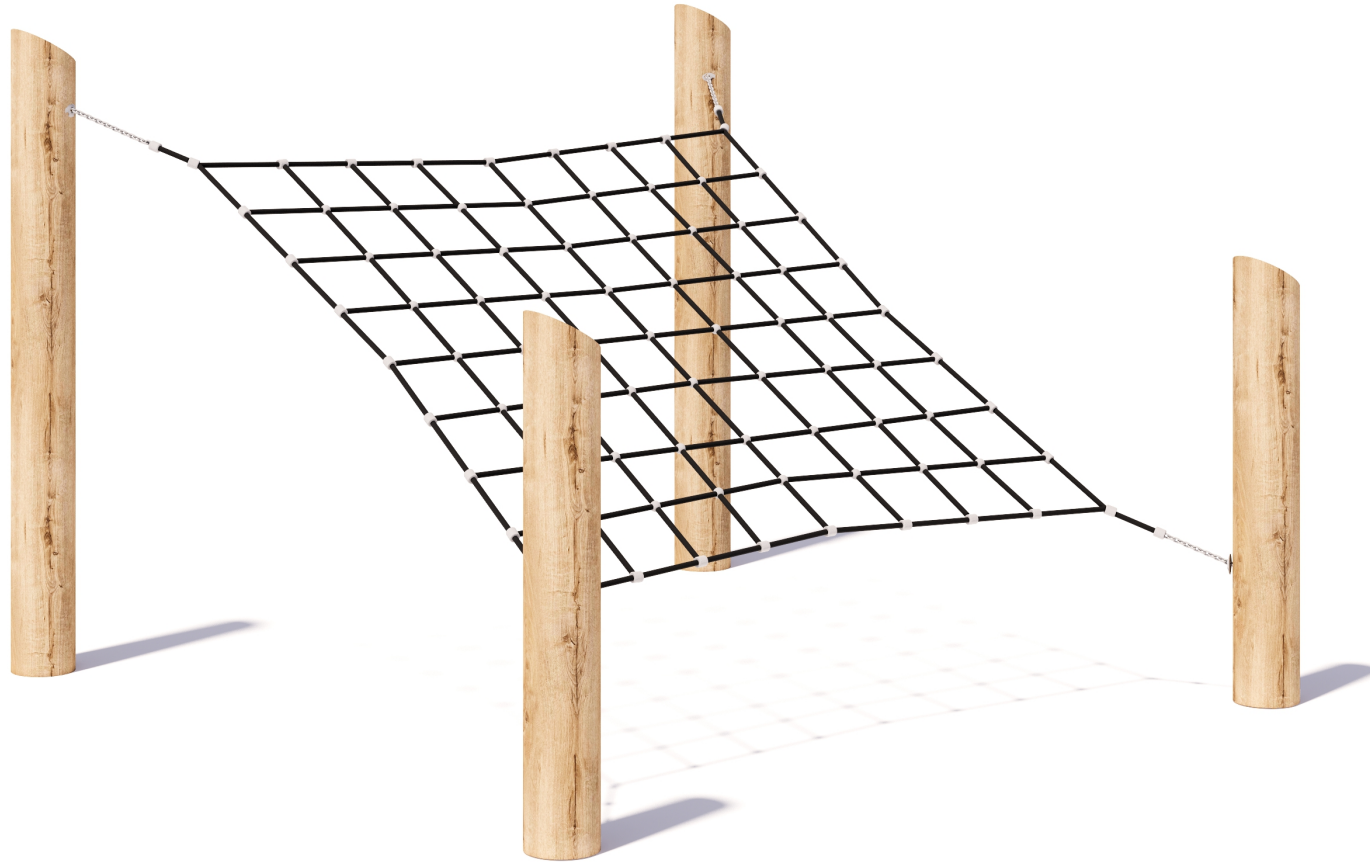

Product Sheet

Inclined Square Net

CN-1026

playground
creations
creating play for everyday!

CRITICAL
FALL HEIGHT
1.85m

TOTAL
HEIGHT
2.25m

RECOMMENDED
SURFACING
40m²

RECOMMENDED
AGE
3+

RECOMMENDED
USERS
1-6

NZS 5828:2015

0800 273 283 | info@playgroundcreations.co.nz | playgroundcreations.co.nz

Artist impression only